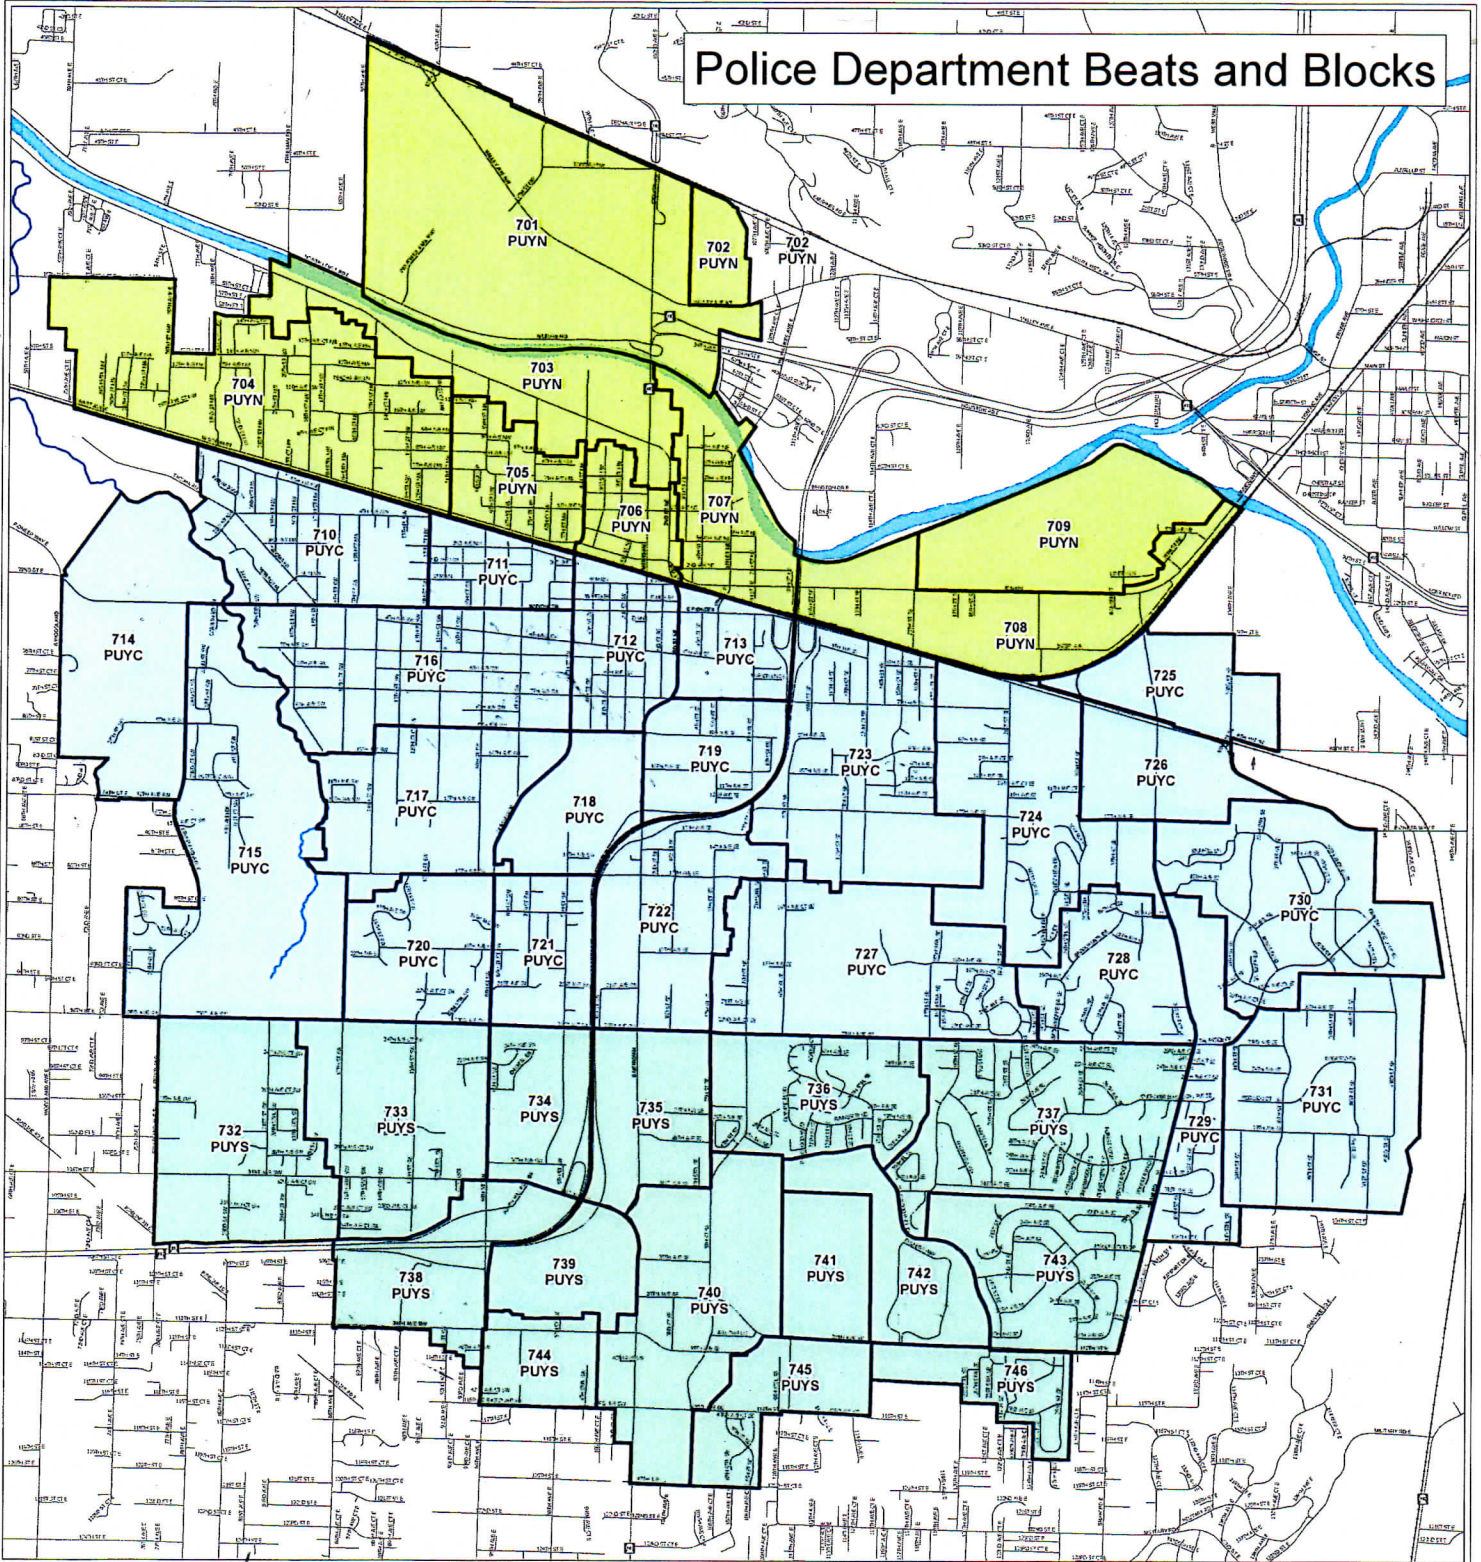

Police Department Beats and Blocks

1. **PD Beats**
2. North
   - Central
   - South
3. **PD Blocks**
5. **City Limits**
7. **Roads**